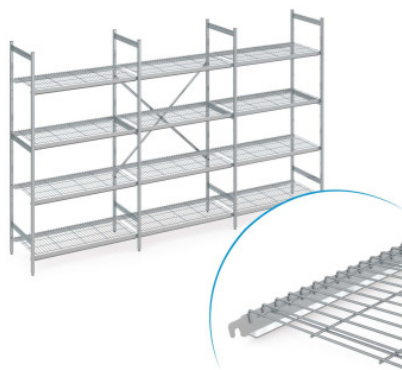

Stationary shelving set norm 5 with wire shelf

Технические характеристики изделия N5DR30006002000 | RS-N5-DR/3000x600x2000

Технические характеристики

Показан пример без декоративных элементов, точность технического описания не гарантируется.

Размер ячейки:	150 mm
Max. bay load	150
Max. section load	600
Carbon footprint (TM65 Basic Report)	705 kgCO ₂ e
Масса:	72 кг
Ширина:	2950 мм
Глубина:	600 мм
Высота:	2000 мм

The stationary shelving is designed for storage and to optimise space utilisation. The shelving has a high load capacity and is suitable for continuous use at ambient temperatures ranging from -40°C to +60°C. The wire shelf of the shelving norm 5 provides a well-ventilated, stable and hygienic storage surface. The set contains 4 shelves per shelf section.

The Hupfer Norm 5 stationary shelving offers a clearly arranged and easily accessible storage solution for organised logistics. The modular design allows for a needs-specific layout for a wide variety of spatial and temperature conditions, thereby ensuring the most efficient use of space. Uneven floors and temperatures from -40°C up to +60°C are no problem, even on a permanent basis. The shelving is easy to assemble and can be extended at any time in a straight line or even around corners and is easily adapted to changes in everyday logistics. The wire shelf, which can be hooked in effortlessly, is made from high-quality stainless steel and provides a ventilated, stable and easy-to-clean storage surface while also offering high load-bearing capacities. The materials used are sustainable, 100% recyclable, and so valuable that Hupfer guarantees that it will buy back all of your shelving at the end of its useful life.

- wire shelf ensures well-ventilated, safe and hygienic storage and keeps the stored goods in peak condition
- high-quality stainless steel workmanship enables easy cleaning and perfect hygiene

Дата обращения: 08.04.2025,
01:51:46