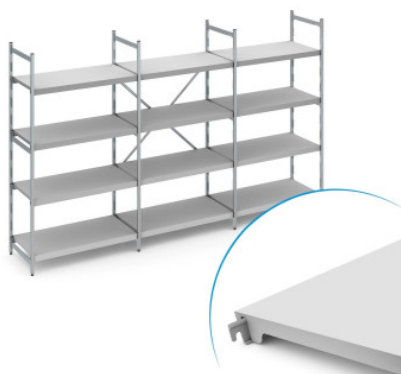

Stationary shelving set norm 12 with solid shelf

Технические характеристики изделия N12GS36006002000 | RS-N12-GS/3600×600×2000

Технические характеристики

Max. bay load	100
Max. section load	600
Масса:	68.341 кг
Ширина:	3550 мм
Глубина:	600 мм
Высота:	2000 мм

Показан пример без декоративных элементов, точность технического описания не гарантируется.

The stationary shelving is designed for storage and to optimise space utilisation. The shelving has a high load capacity and is suitable for use at an ambient temperature of -30°C. The solid shelf, made from polymer, of the shelving norm 12 provides a lightweight, stable and hygienic storage surface.

The Hupfer Norm 12 stationary shelving is a lightweight structure made from a combination of aluminium and polymer. The shelving offers a very easy to clean, clearly arranged and easily accessible storage solution for organised logistics.

The modular design allows for a needs-specific layout for a wide variety of spatial and temperature conditions, thereby ensuring the most efficient use of space. Uneven floors and temperatures from -30°C are no problem, even on a permanent basis. The shelving is easy to assemble and can be extended at any time in a straight line or even around corners and is easily adapted to changes in everyday logistics.