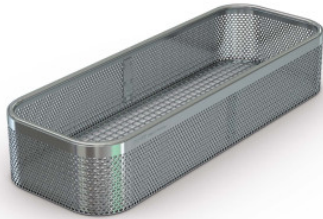

## Fine mesh basket

**HUPFER**  
we make work flow

Технические характеристики изделия 7501153 | SiKo/КТ 480/250/60 BR  
06 LB DM mD

### Технические характеристики

<b>Масса:</b>	2 кг
<b>Ширина:</b>	480 мм
<b>Глубина:</b>	250 мм
<b>Высота:</b>	60 мм

*Показан пример без декоративных элементов,  
точность технического описания не  
гарантируется.*

The sieve basket for small parts to hold accessories during the cleaning process.

The high-quality sieve basket for small parts made of stainless steel is designed to hold accessory parts of medical instruments during the cleaning process. The Hupfer sieve basket for small parts is an indispensable companion when using medical instruments in hospitals, doctors' practices, and other medical facilities. The sieve basket frame made of robust stainless steel wire, with a sieve basket and lid made of fine mesh stainless steel fabric, provides secure storage and good protection for medical small parts. Thanks to a secure quick-release mechanism, the valuable instruments remain permanently protected in the sieve basket throughout the entire cleaning process. The special wire mesh ensures optimal flow and maximum cleaning effect for the highest hygiene.