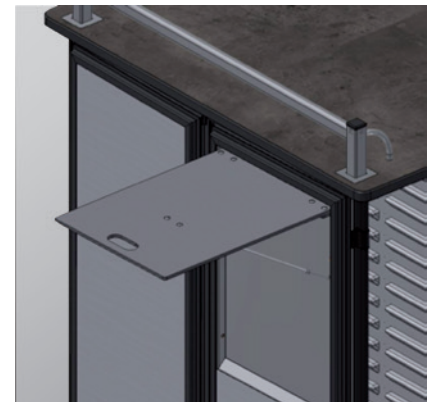

Advantages at a glance:

- Generous, expandable working surface for efficient work
- Capacity: 40 GN 1/2 trays
- Gallery as a push handle and for attaching accessories
- Four lockable doors with 270° opening
- Continuous, robust impact protection
- Four swivel castors, two braked for safe and easy manoeuvring
- Stable stainless steel floor for high loading capacity
- Scratch-resistant surfaces in attractive designs
- Seamless design for optimal hygiene and easy cleaning

Intelligent solutions down to the finest detail

Attachable shelf GN 1/1

Provides an additional storage area with space for two trays, each in the dimension GN 1/2. The shelf can be attached and removed without tools.

Attachable waste bag holding frame

Ideal for transporting waste during portioning.

Attachable waste bag holder

With a 120-litre bag, this allows you to sort the waste from the tray even before returning it to the ward kitchen.

Flexible division of usable space

The 40 mm pitch provides flexibility in distribution and therefore allows for optimal use of the storage space.

Container attachment GN 1/6 and 1/9

For easy access to portion packets and accessories. For optimal stability, the attachment frame is fixed to the trolley. Sneeze guard available as optional equipment.