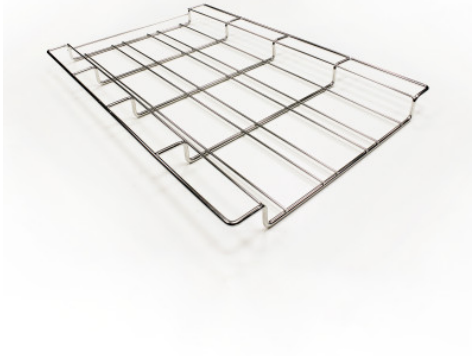

# Wire grid shelf for ISO panels/shelves

P/N: 7512821 | Ro 600/400/40

**HUPFER**  
we make work flow

## Technical data

<b>Weight:</b>	0.2 kg
<b>Width:</b>	604 mm
<b>Depth:</b>	400 mm
<b>Height:</b>	41 mm

*Similar to illustration, technical modifications reserved. Without decoration.*

The wire mesh shelf for ISO fields/shelves is designed for efficient storage and optimal organisation of food in ISO shelves. The wire mesh shelf for ISO fields/shelves also allows for easy handling when transporting food.