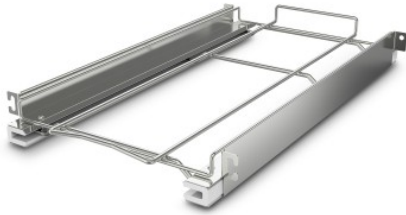

Pull-out frame set for StU baskets/containers

P/N: 7504555 | ERS StE 595/296/60

HUPFER
we make work flow

Technical data

| | |
|-----------------|----------|
| Payload: | 20 kg |
| Weight: | 3.221 kg |
| Width: | 296 mm |
| Depth: | 595 mm |
| Height: | 60 mm |

Similar to illustration, technical modifications reserved. Without decoration.

StU insert frame set, stainless steel, approx. 3/4 extension

Time and date of the request:
20.11.2024, 05:20:05

All information / dimensions are approximate, technical changes reserved. © Hupfer