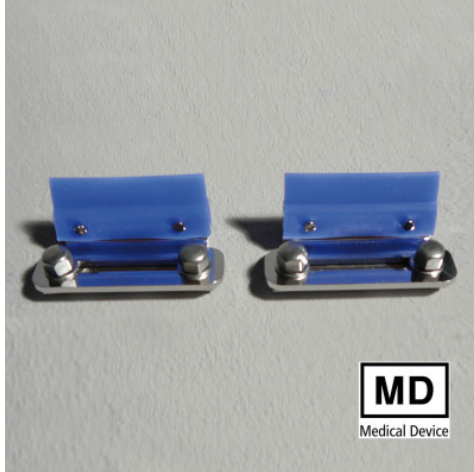

Endoscope fixing set

P/N: 7501335 | AufnElem anschr EndoKo

HUPFER
we make work flow

Technical data

Weight:	0.029 kg
Width:	50 mm
Depth:	24 mm
Height:	24 mm

Similar to illustration, technical modifications reserved. Without decoration.