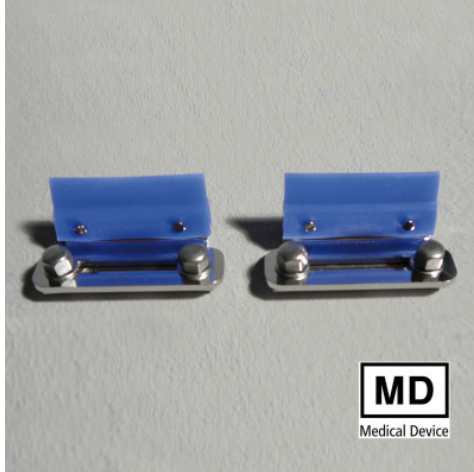

# Endoscope fixing set

P/N: 7501335 | AufnElem anschr EndoKo

**HUPFER**  
we make work flow

## Technical data

**Width:** 50 mm

**Depth:** 24 mm

**Height:** 24 mm

*Similar to illustration, technical modifications reserved. Without decoration.*

The receiving elements for endoscope sieve baskets enable the safe storage and organisation of endoscopes in a structured system. The receiving elements for endoscope sieve baskets also support the efficient transport and easy handling of endoscopes throughout the entire logistics process.