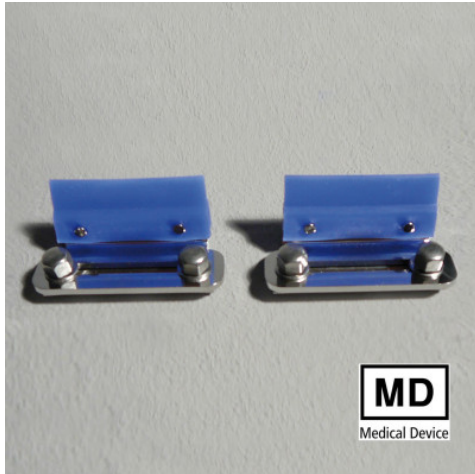

## Endoscope fixing set

P/N: 7501335 | AufnElem anschr EndoKo

**HUPFER**  
we make work flow

### Technical data

**Width:** 50 mm

**Depth:** 24 mm

**Height:** 24 mm

*Similar to illustration, technical modifications reserved. Without decoration.*

The receiving elements for endoscope sieve baskets enable the safe storage and organisation of endoscopes in a structured system. The receiving elements for endoscope sieve baskets also support the efficient transport and easy handling of endoscopes throughout the entire logistics process.