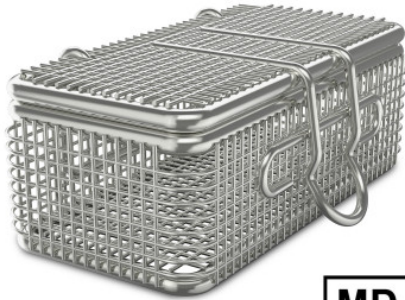

Fine mesh basket

P/N: 7501282 | SiKo/KT 80/40/32 BR oG DM mD

HUPFER
we make work flow

Technical data

Weight:	0.1 kg
Width:	80 mm
Depth:	40 mm
Height:	32 mm

Similar to illustration, technical modifications reserved. Without decoration.

Rinsing basket with fixed lid, made of high-quality stainless steel wire for storing small parts and accessories during the cleaning process.

Rinsing basket and lid made of finely-woven stainless steel gauze with frame made of stainless steel wire and secure quick fastener. Base, lid and walls made of wire gauze.