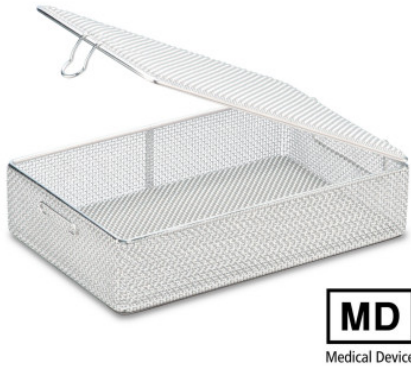

## Fine mesh basket

P/N: 7501204 | SiKo/KT 200/100/50 BR oG DM mD

**HUPFER**  
we make work flow

### Technical data

<b>Weight:</b>	0.3 kg
<b>Width:</b>	200 mm
<b>Depth:</b>	100 mm
<b>Height:</b>	50 mm

*Similar to illustration, technical modifications reserved. Without decoration.*

Rinsing basket with fixed lid, made of high-quality stainless steel wire for storing instruments, lenses and accessories during the cleaning process.

Rinsing basket and lid made of finely-woven stainless steel gauze with frame made of stainless steel wire and secure quick fastener. Base, lid and walls made of wire gauze.

Time and date of the request:  
05.02.2025, 21:01:33