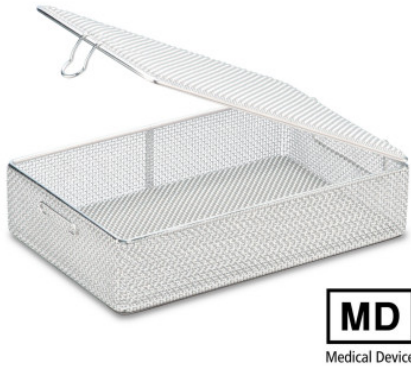

## Fine mesh basket

P/N: 7501204 | SiKo/KT 200/100/50 BR oG DM mD

### Technical data

**Weight:** 0.282 kg

**Width:** 200 mm

**Depth:** 100 mm

**Height:** 50 mm

*Similar to illustration, technical modifications reserved. Without decoration.*

Rinsing basket with fixed lid, made of high-quality stainless steel wire for storing instruments, lenses and accessories during the cleaning process.

Rinsing basket and lid made of finely-woven stainless steel gauze with frame made of stainless steel wire and secure quick fastener. Base, lid and walls made of wire gauze.

Time and date of the request:  
26.12.2024, 18:28:22