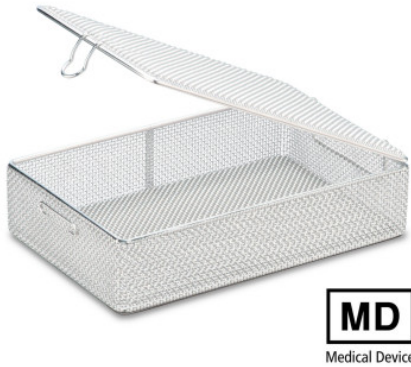

## Fine mesh basket

P/N: 7501162 | SiKo/KT 310/210/40 BR oG DM mD

**HUPFER**  
we make work flow

### Technical data

<b>Weight:</b>	0.6 kg
<b>Width:</b>	310 mm
<b>Depth:</b>	210 mm
<b>Height:</b>	40 mm

*Similar to illustration, technical modifications reserved. Without decoration.*

Rinsing basket with fixed lid, made of high-quality stainless steel wire for storing instruments, lenses and accessories during the cleaning process.

Rinsing basket and lid made of finely-woven stainless steel gauze with frame made of stainless steel wire and secure quick fastener. Base, lid and walls made of wire gauze.

Time and date of the request:  
05.02.2025, 21:04:27