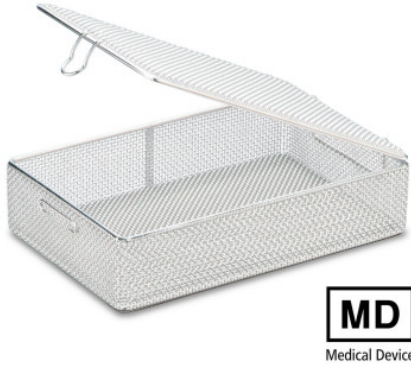

Fine mesh basket

P/N: 7501161 | SiKo/KT 210/150/40 BR oG DM mD

HUPFER
we make work flow

Technical data

Weight:	0.4 kg
Width:	210 mm
Depth:	150 mm
Height:	40 mm

Similar to illustration, technical modifications reserved. Without decoration.

Rinsing basket with fixed lid, made of high-quality stainless steel wire for storing instruments, lenses and accessories during the cleaning process.

Rinsing basket and lid made of finely-woven stainless steel gauze with frame made of stainless steel wire and secure quick fastener. Base, lid and walls made of wire gauze.