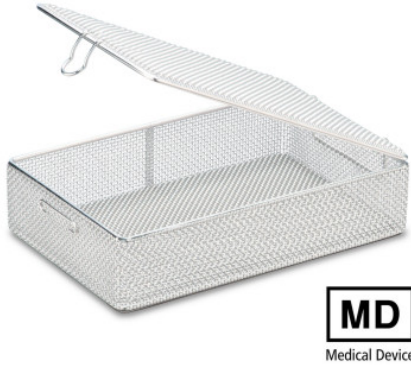

Fine mesh basket

P/N: 7501135 | SiKo/KT 274/174/36 BR oG DM mD

HUPFER
we make work flow

Technical data

Weight:	0.462 kg
Width:	274 mm
Depth:	174 mm
Height:	36 mm

Similar to illustration, technical modifications reserved. Without decoration.

Rinsing basket with fixed lid, made of high-quality stainless steel wire for storing instruments, lenses and accessories during the cleaning process.

Rinsing basket and lid made of finely-woven stainless steel gauze with frame made of stainless steel wire and secure quick fastener. Base, lid and walls made of wire gauze.