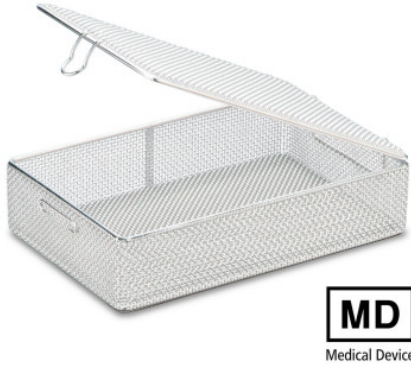

## Fine mesh basket

P/N: 7501135 | SiKo/KT 274/174/36 BR oG DM mD

**HUPFER**  
we make work flow

### Technical data

**Weight:** 0.462 kg

**Width:** 274 mm

**Depth:** 174 mm

**Height:** 36 mm

*Similar to illustration, technical modifications reserved. Without decoration.*

Rinsing basket with fixed lid, made of high-quality stainless steel wire for storing instruments, lenses and accessories during the cleaning process.

Rinsing basket and lid made of finely-woven stainless steel gauze with frame made of stainless steel wire and secure quick fastener. Base, lid and walls made of wire gauze.

Time and date of the request:  
22.12.2024, 22:54:35