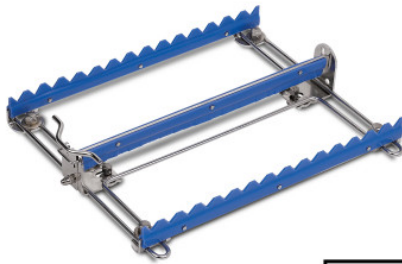

Adjustable fixing clamp

P/N: 7501134 | KIVo verst

HUPFER
we make work flow

Technical data

Weight: 0.333 kg

Width: 200 mm

Depth: 236 mm

Height: 44 mm

Similar to illustration, technical modifications reserved. Without decoration.

continuously adjustable: 60 × 214 mm

Time and date of the request:
27.07.2024, 22:12:37

All information / dimensions are approximate, technical changes reserved. © Hupfer