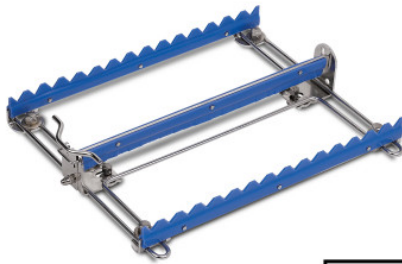

# Adjustable fixing clamp

P/N: 7501134 | KIVo verst

**HUPFER**  
we make work flow

## Technical data

<b>Weight:</b>	0.3 kg
<b>Width:</b>	200 mm
<b>Depth:</b>	236 mm
<b>Height:</b>	44 mm

*Similar to illustration, technical modifications reserved. Without decoration.*

continuously adjustable: 60 × 214 mm