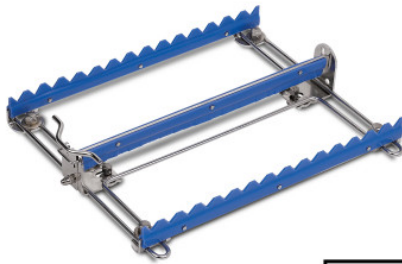

Adjustable fixing clamp

P/N: 7501134 | KIVo verst

HUPFER
we make work flow

Technical data

Weight: 0.333 kg

Width: 200 mm

Depth: 236 mm

Height: 44 mm

Similar to illustration, technical modifications reserved. Without decoration.

continuously adjustable: 60 × 214 mm

Time and date of the request:
20.11.2024, 05:29:06

All information / dimensions are approximate, technical changes reserved. © Hupfer