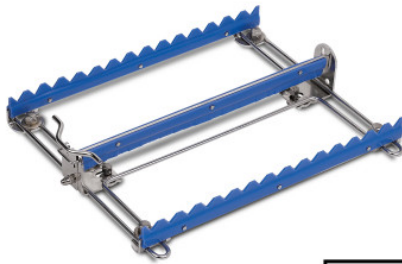

Adjustable fixing clamp

P/N: 7501134 | KIVo verst

HUPFER
we make work flow

Technical data

Weight:	0.3 kg
Width:	200 mm
Depth:	236 mm
Height:	44 mm

Similar to illustration, technical modifications reserved. Without decoration.

continuously adjustable: 60 × 214 mm

Time and date of the request:
31.01.2025, 04:23:59

All information / dimensions are approximate, technical changes reserved. © Hupfer