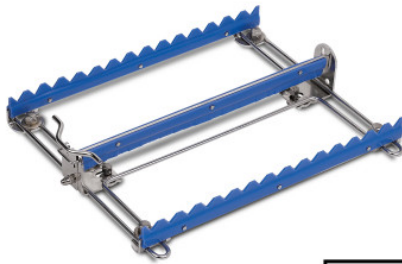

Adjustable fixing clamp

P/N: 7501134 | KIVo verst

HUPFER
we make work flow

Technical data

Weight:	0.333 kg
Width:	200 mm
Depth:	236 mm
Height:	44 mm

Similar to illustration, technical modifications reserved. Without decoration.

continuously adjustable: 60 × 214 mm

Time and date of the request:
22.12.2024, 23:03:59

All information / dimensions are approximate, technical changes reserved. © Hupfer