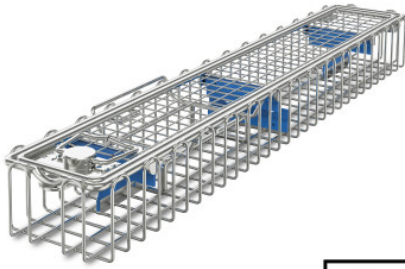

## Endoscope basket with 2 compartments

P/N: 7500831 | SiKo/Endo 290/80/52 oR oG DS mD 2-fach

### Technical data

<b>Weight:</b>	0.5 kg
<b>Width:</b>	290 mm
<b>Depth:</b>	80 mm
<b>Height:</b>	52 mm

*Similar to illustration, technical modifications reserved. Without decoration.*

Sieve basket for endoscope, with removable lid made of high-quality stainless steel wire, for cleaning, sterilisation, transport, storage and provision two endoscopes.

Sieve basket made of closed wire loops with top frame made of stainless steel wire, lid made of welded mesh with wire frame and safe twist lock. A robust ocular holder with replaceable silicone inserts in the basket ensures, along with appropriate locking pins on the lid, perfect fixing and optimum protection of the endoscope optics also during cleaning, disinfection and sterilisation processes.