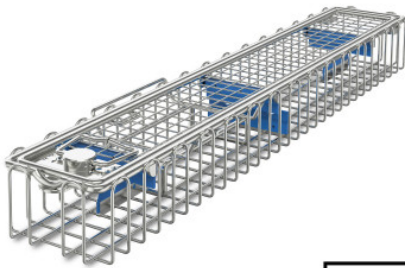

Endoscope basket with 2 compartments

P/N: 7500831 | SiKo/Endo 290/80/52 oR oG DS mD 2-fach

Technical data

Weight: 0.516 kg

Width: 290 mm

Depth: 80 mm

Height: 52 mm

Similar to illustration, technical modifications reserved. Without decoration.

Sieve basket for endoscope, with removable lid made of high-quality stainless steel wire, for cleaning, sterilisation, transport, storage and provision two endoscopes.

Sieve basket made of closed wire loops with top frame made of stainless steel wire, lid made of welded mesh with wire frame and safe twist lock. A robust ocular holder with replaceable silicone inserts in the basket ensures, along with appropriate locking pins on the lid, perfect fixing and optimum protection of the endoscope optics also during cleaning, disinfection and sterilisation processes.