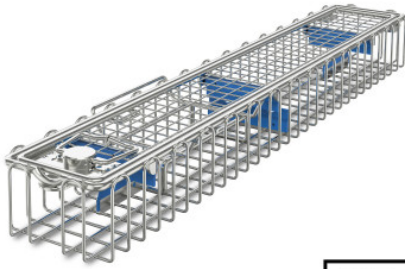

Endoscope basket with 2 compartments

P/N: 7500831 | SiKo/Endo 290/80/52 oR oG DS mD 2-fach

Technical data

Weight: 0.516 kg

Width: 290 mm

Depth: 80 mm

Height: 52 mm

Similar to illustration, technical modifications reserved. Without decoration.

Sieve basket for endoscope, with removable lid made of high-quality stainless steel wire, for cleaning, sterilisation, transport, storage and provision two endoscopes.

Sieve basket made of closed wire loops with top frame made of stainless steel wire, lid made of welded mesh with wire frame and safe twist lock. A robust ocular holder with replaceable silicone inserts in the basket ensures, along with appropriate locking pins on the lid, perfect fixing and optimum protection of the endoscope optics also during cleaning, disinfection and sterilisation processes.