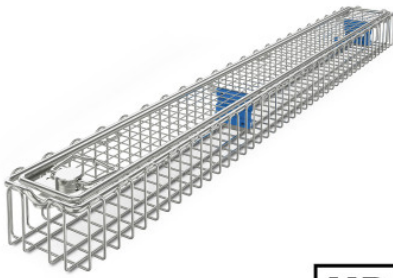

Endoscope basket

P/N: 7500508 | SiKo/Endo 670/80/52 oR oG DS mD 1-fach

HUPFER
we make work flow

Technical data

Weight:	0.9 kg
Width:	670 mm
Depth:	80 mm
Height:	52 mm

Similar to illustration, technical modifications reserved. Without decoration.

Sieve basket for endoscope, with removable lid made of high-quality stainless steel wire, for cleaning, sterilisation, transport, storage and provision of an endoscope.

Sieve basket made of closed wire loops with top frame made of stainless steel wire, lid made of welded mesh with wire frame and safe twist lock. A sturdy ocular holder with replaceable silicon inserts in the basket, together with the corresponding locking pins on the lid, ensures perfect fixation and optimum protection of the endoscope optics even during cleaning, disinfection and sterilisation processes.