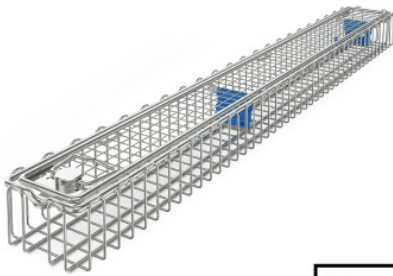

Endoscope basket

P/N: 7500508 | SiKo/Endo 670/80/52 oR oG DS mD 1-fach

HUPFER
we make work flow

Technical data

Weight:	0.9 kg
Width:	670 mm
Depth:	80 mm
Height:	52 mm

Similar to illustration, technical modifications reserved. Without decoration.

Sieve basket for endoscope, with removable lid made of high-quality stainless steel wire, for cleaning, sterilisation, transport, storage and provision of an endoscope.

Sieve basket made of closed wire loops with top frame made of stainless steel wire, lid made of welded mesh with wire frame and safe twist lock. A sturdy ocular holder with replaceable silicon inserts in the basket, together with the corresponding locking pins on the lid, ensures perfect fixation and optimum protection of the endoscope optics even during cleaning, disinfection and sterilisation processes.