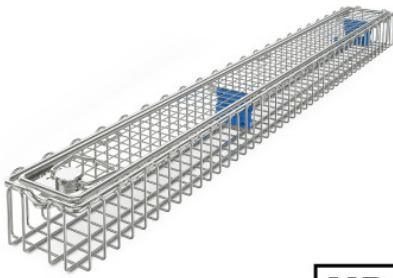

# Endoscope basket

P/N: 7500508 | SiKo/Endo 670/80/52 oR oG DS mD 1-fach

**HUPFER**  
we make work flow

## Technical data

<b>Weight:</b>	0.913 kg
<b>Width:</b>	670 mm
<b>Depth:</b>	80 mm
<b>Height:</b>	52 mm

*Similar to illustration, technical modifications reserved. Without decoration.*

Sieve basket for endoscope, with removable lid made of high-quality stainless steel wire, for cleaning, sterilisation, transport, storage and provision of an endoscope.

Sieve basket made of closed wire loops with top frame made of stainless steel wire, lid made of welded mesh with wire frame and safe twist lock. A sturdy ocular holder with replaceable silicon inserts in the basket, together with the corresponding locking pins on the lid, ensures perfect fixation and optimum protection of the endoscope optics even during cleaning, disinfection and sterilisation processes.