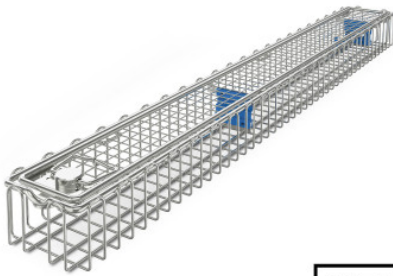

Endoscope basket

P/N: 7500508 | SiKo/Endo 670/80/52 oR oG DS mD 1-fach

HUPFER
we make work flow

Technical data

Weight:	0.913 kg
Width:	670 mm
Depth:	80 mm
Height:	52 mm

Similar to illustration, technical modifications reserved. Without decoration.

Sieve basket for endoscope, with removable lid made of high-quality stainless steel wire, for cleaning, sterilisation, transport, storage and provision of an endoscope.

Sieve basket made of closed wire loops with top frame made of stainless steel wire, lid made of welded mesh with wire frame and safe twist lock. A sturdy ocular holder with replaceable silicon inserts in the basket, together with the corresponding locking pins on the lid, ensures perfect fixation and optimum protection of the endoscope optics even during cleaning, disinfection and sterilisation processes.