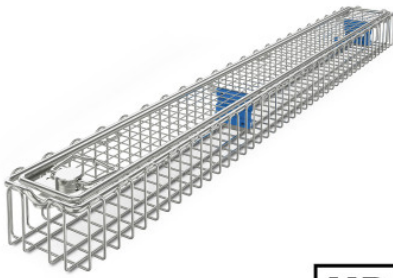

Endoscope basket

P/N: 7500508 | SiKo/Endo 670/80/52 oR oG DS mD 1-fach

HUPFER
we make work flow

Technical data

Weight:	0.913 kg
Width:	670 mm
Depth:	80 mm
Height:	52 mm

Similar to illustration, technical modifications reserved. Without decoration.

Sieve basket for endoscope, with removable lid made of high-quality stainless steel wire, for cleaning, sterilisation, transport, storage and provision of an endoscope.

Sieve basket made of closed wire loops with top frame made of stainless steel wire, lid made of welded mesh with wire frame and safe twist lock. A sturdy ocular holder with replaceable silicon inserts in the basket, together with the corresponding locking pins on the lid, ensures perfect fixation and optimum protection of the endoscope optics even during cleaning, disinfection and sterilisation processes.