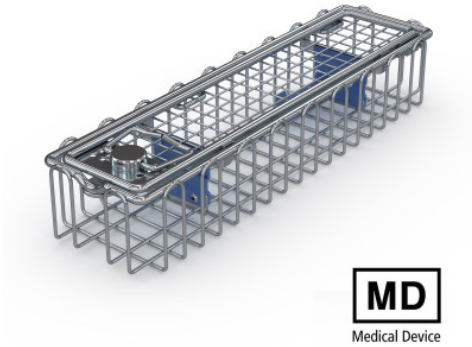

Endoscope basket

P/N: 7500479 | SiKo/Endo 290/80/52 oR oG DS mD 1-fach

HUPFER
we make work flow

Technical data

Weight:	0.5 kg
Width:	290 mm
Depth:	80 mm
Height:	52 mm

Similar to illustration, technical modifications reserved. Without decoration.

Sieve basket for endoscope, with removable lid made of high-quality stainless steel wire, for cleaning, sterilisation, transport, storage and provision of an endoscope.

Sieve basket made of closed wire loops with top frame made of stainless steel wire, lid made of welded mesh with wire frame and safe twist lock. A robust ocular holder with replaceable silicone inserts in the basket ensures, along with appropriate locking pins on the lid, perfect fixing and optimum protection of the endoscope optics also during cleaning, disinfection and sterilisation processes.