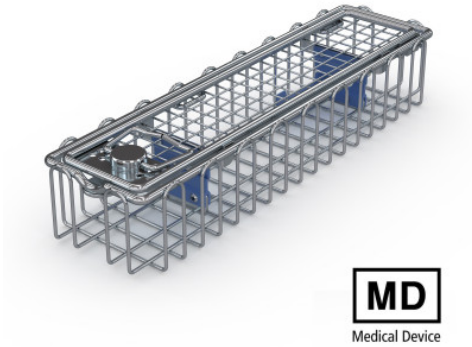

Endoscope basket

P/N: 7500479 | SiKo/Endo 290/80/52 oR oG DS mD 1-fach

HUPFER
we make work flow

Technical data

Weight: 0.477 kg

Width: 290 mm

Depth: 80 mm

Height: 52 mm

Similar to illustration, technical modifications reserved. Without decoration.

Sieve basket for endoscope, with removable lid made of high-quality stainless steel wire, for cleaning, sterilisation, transport, storage and provision of an endoscope.

Sieve basket made of closed wire loops with top frame made of stainless steel wire, lid made of welded mesh with wire frame and safe twist lock. A robust ocular holder with replaceable silicone inserts in the basket ensures, along with appropriate locking pins on the lid, perfect fixing and optimum protection of the endoscope optics also during cleaning, disinfection and sterilisation processes.