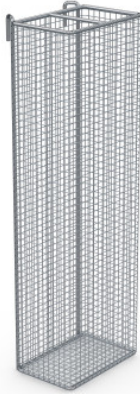

Catheter basket for hanging rails

P/N: 7500152 | KaKo 150/100/480 MW 8/8

HUPFER
we make work flow

Technical data

Weight:	0.635 kg
Width:	150 mm
Depth:	100 mm
Height:	480 mm

Similar to illustration, technical modifications reserved. Without decoration.

Shelf for storage and provision of catheters, attachable to an equipment rail.

Basket made of high-quality, electro-polished stainless steel round material. Wire holders enable catheter basket to be attached to a 1.0 × 0.4" (25 × 10 mm) equipment rail.