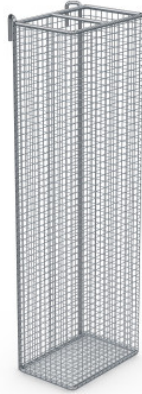

Catheter basket for hanging rails

P/N: 7500152 | KaKo 150/100/480 MW 8/8

HUPFER
we make work flow

Technical data

Weight:	0.635 kg
Width:	150 mm
Depth:	100 mm
Height:	480 mm

Similar to illustration, technical modifications reserved. Without decoration.

Shelf for storage and provision of catheters, attachable to an equipment rail.

Basket made of high-quality, electro-polished stainless steel round material. Wire holders enable catheter basket to be attached to a 1.0 × 0.4" (25 × 10 mm) equipment rail.