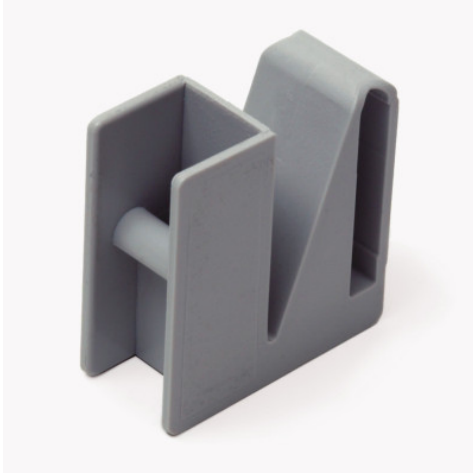

NORM12 corner hook

P/N: 0603139 | RG-EVK A-N12

HUPFER
we make work flow

Technical data

Weight: 0.04 kg

Similar to illustration, technical modifications reserved. Without decoration.

Corner hook for corner extension by a shelf support to a plastic grating support or a solid plastic support.