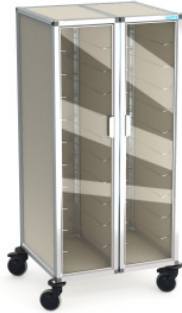

Technical data

Insertion type:	Lengthwise insertion
Payload:	120 kg
Weight:	35 kg
Width:	820 mm
Depth:	687 mm
Height:	1635 mm

Similar to illustration, technical modifications reserved. Without decoration.

The TAWALU tray clearing trolley from Hupfer allows for the interim storage and return transport of trays. It supports the organisation and safe transport of dishes, ensuring a smooth process.