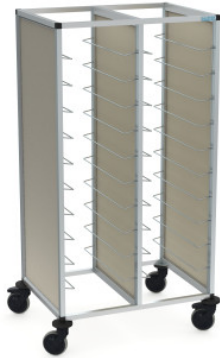

TAWALU Tray Trolley for 20xEN

P/N: 0222292-N | TAWALU 2/20 EN 125-L S

HUPFER
we make work flow

Technical data

Modular dimension:	125 mm
Insertion type:	Lengthwise insertion
Payload:	120 kg
Weight:	21 kg
Width:	910 mm
Depth:	687 mm
Height:	1635 mm

Similar to illustration, technical modifications reserved. Without decoration.

The TAWALU tray clearance trolley from Hupfer allows for the interim storage of trays and the return transport of dirty dishes. It organises handling through stable inserts and ensures safe transport with a push-through safety feature.