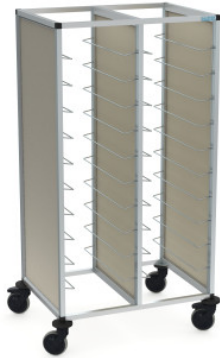

TAWALU Tray Trolley for 20xEN

P/N: 0222292-N | TAWALU 2/20 EN 125-L S

HUPFER
we make work flow

Technical data

Insertion type:	Lengthwise insertion
Payload:	120 kg
Width:	910 mm
Depth:	687 mm
Height:	1635 mm