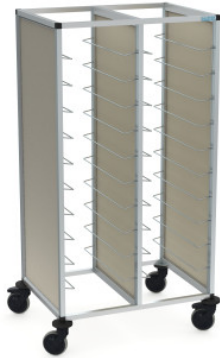

TAWALU tray clearing trolley for 20xEN

P/N: 0222292-N | TAWALU 2/20 EN 125-L S

HUPFER
we make work flow

Technical data

Modular dimension:	125 mm
Insertion type:	Lengthwise insertion
Payload:	120 kg
Weight:	17 kg
Width:	910 mm
Depth:	687 mm
Height:	1635 mm