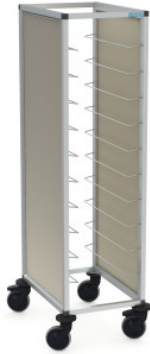

TAWALU Tray Clearing Trolley for 10xEN

P/N: 022288-N | TAWALU 1/10 EN 125-L S

HUPFER
we make work flow

Technical data

Insertion type:	Lengthwise insertion
Payload:	120 kg
Width:	505 mm
Depth:	687 mm
Height:	1635 mm