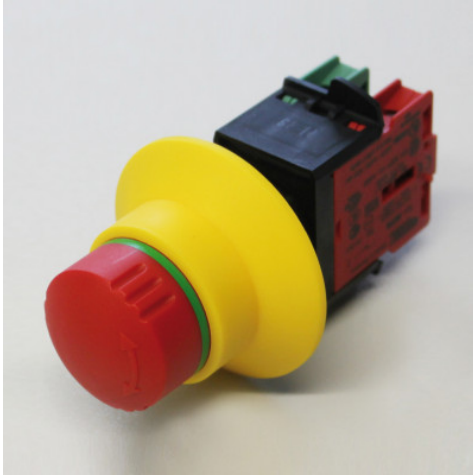

Emergency stop button

P/N: 0191093370

HUPFER
we make work flow

Technical data

Weight: 0.372 kg

Similar to illustration, technical modifications reserved. Without decoration.

Time and date of the request:
19.11.2024, 21:24:14