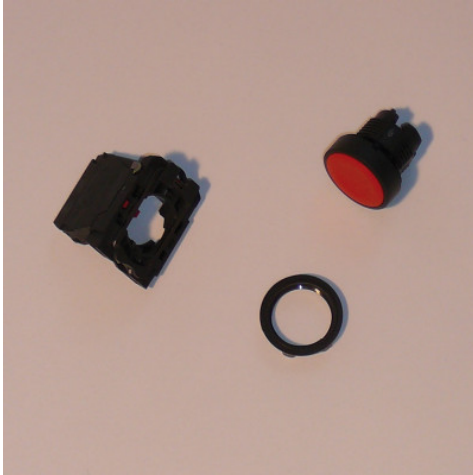

OFF-switch

P/N: 0191034944

HUPFER
we make work flow

Technical data

Weight:	0.2 kg
Width:	51 mm
Depth:	41 mm
Height:	30 mm

Similar to illustration, technical modifications reserved. Without decoration.

The "OFF" push button enables reliable and immediate shutdown of devices, supporting efficient organisation and control of processes. The "OFF" push button also facilitates quick installation and handling, optimising transport and distribution within logistics.

Time and date of the request:
05.04.2025, 12:17:39

All information / dimensions are approximate, technical changes reserved. © Hupfer