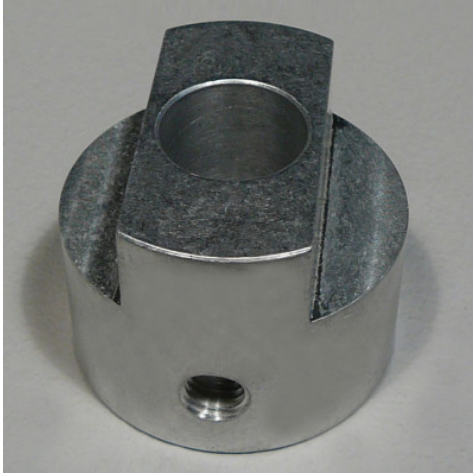

Guide, □ 50 mm, 40 mm high

P/N: 0191027642

HUPFER
we make work flow

Technical data

Weight:	0.147 kg
Width:	40 mm
Depth:	50 mm
Height:	25 mm

Similar to illustration, technical modifications reserved. Without decoration.