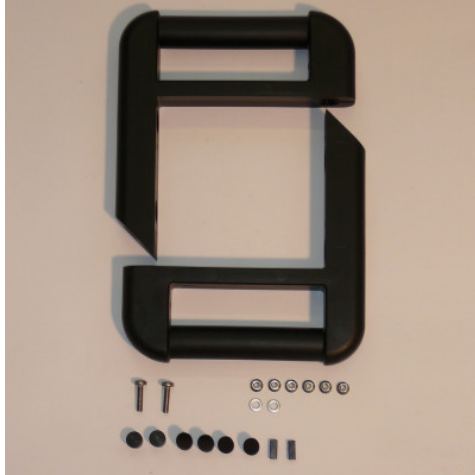

# Safety push handle set

P/N: 0162592

**HUPFER**  
we make work flow

## Technical data

**Weight:** 0.546 kg

*Similar to illustration, technical modifications reserved. Without decoration.*

Time and date of the request:  
27.07.2024, 22:34:29

*All information / dimensions are approximate, technical changes reserved. © Hupfer*