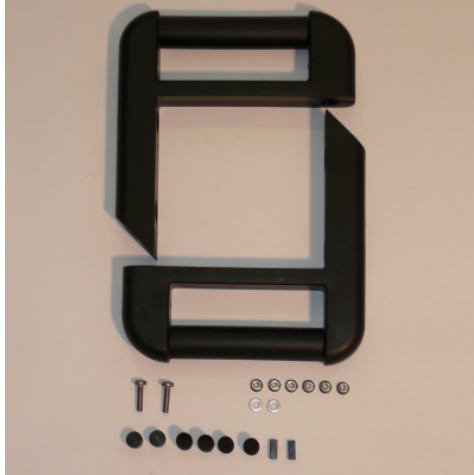

# Safety push handle set

P/N: 0162592

**HUPFER**  
we make work flow

## Technical data

**Weight:** 0.546 kg

*Similar to illustration, technical modifications reserved. Without decoration.*

Time and date of the request:  
23.12.2024, 07:52:11

*All information / dimensions are approximate, technical changes reserved. © Hupfer*