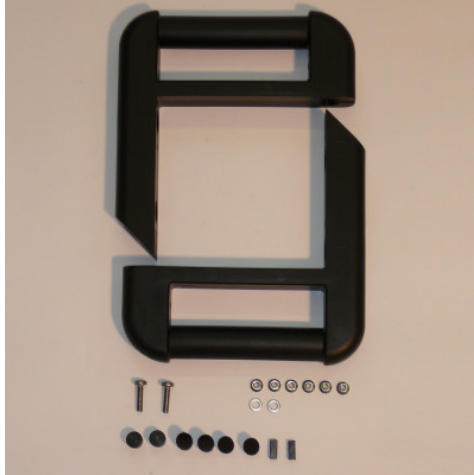

Safety push handle set

P/N: 0162592

HUPFER
we make work flow

Technical data

Weight: 0.5 kg

Similar to illustration, technical modifications reserved. Without decoration.

The push handle set enables easy handling and safe transportation of equipment. The push handle set ensures efficient organisation and makes it easier to move heavy objects.