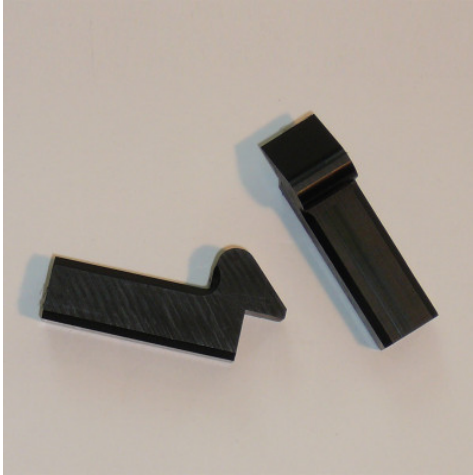

Door fixing for SPTW

P/N: 014058071

HUPFER
we make work flow

Technical data

Weight: 0.037 kg

Similar to illustration, technical modifications reserved. Without decoration.

Time and date of the request:
22.12.2024, 05:07:49