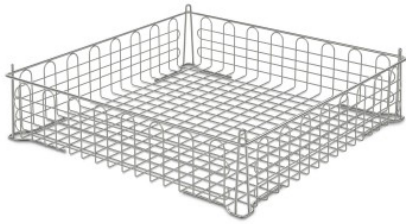

## Crockery basket 500 × 500 mm

P/N: 0115332 | GeKo epol 500/500/115

### Technical data

<b>Weight:</b>	2 kg
<b>Width:</b>	500 mm
<b>Depth:</b>	500 mm
<b>Height:</b>	115 mm

*Similar to illustration, technical modifications reserved. Without decoration.*

Crockery basket for storage and transport of small or difficult-to-stack crockery items in basket dispenser or basket transport trolley.

Basket in hygienic design, made of high-quality, electro-polished stainless steel round material in loop design.  $\emptyset$  0.20" (5.0 mm) basket frame,  $\emptyset$  0.1" (2.5 mm) basket base and walls. The mesh size is 1.1" (27 mm) within each loop and 1.2" (30 mm) from loop to loop. 5.2" (133 mm) high,  $\emptyset$  0.16" (4.0 mm) centring corners integrated into the frame, for impeccable and precise stacking.