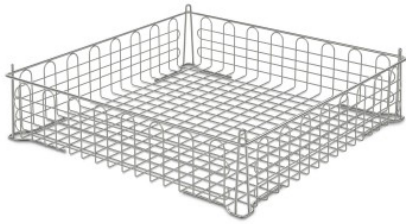

## Crockery basket 500 × 500 mm

P/N: 0115332 | GeKo epol 500/500/115

### Technical data

**Weight:** 1.647 kg

**Width:** 500 mm

**Depth:** 500 mm

**Height:** 115 mm

*Similar to illustration, technical modifications reserved. Without decoration.*

Crockery basket for storage and transport of small or difficult-to-stack crockery items in basket dispenser or basket transport trolley.

Basket in hygienic design, made of high-quality, electro-polished stainless steel round material in loop design.  $\emptyset$  0.20" (5.0 mm) basket frame,  $\emptyset$  0.1" (2.5 mm) basket base and walls. The mesh size is 1.1" (27 mm) within each loop and 1.2" (30 mm) from loop to loop. 5.2" (133 mm) high,  $\emptyset$  0.16" (4.0 mm) centring corners integrated into the frame, for impeccable and precise stacking.