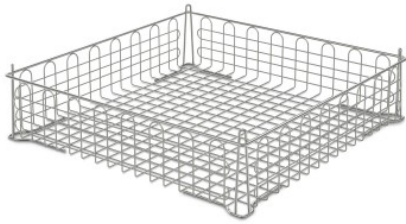

Crockery basket 500 × 500 mm

P/N: 0115332 | GeKo epol 500/500/115

Technical data

Weight: 1.647 kg

Width: 500 mm

Depth: 500 mm

Height: 115 mm

Similar to illustration, technical modifications reserved. Without decoration.

Crockery basket for storage and transport of small or difficult-to-stack crockery items in basket dispenser or basket transport trolley.

Basket in hygienic design, made of high-quality, electro-polished stainless steel round material in loop design. \emptyset 0. 20" (5.0 mm) basket frame, \emptyset 0.1" (2.5 mm) basket base and walls. The mesh size is 1.1" (27 mm) within each loop and 1. 2" (30 mm) from loop to loop. 5. 2" (133 mm) high, \emptyset 0.16" (4.0 mm) centring corners integrated into the frame, for impeccable and precise stacking.