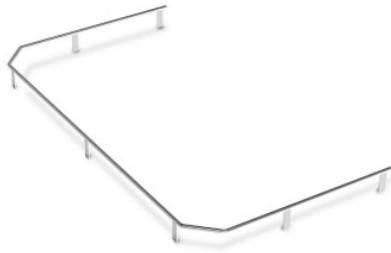

## Gallery rail for general purpose trolleys

P/N: 0114502 | GA/3-s SW8x5 Ø8/799/430/50

### Technical data

<b>Weight:</b>	0.7 kg
<b>Width:</b>	799 mm
<b>Depth:</b>	430 mm
<b>Height:</b>	50 mm

*Similar to illustration, technical modifications reserved. Without decoration.*

The 3-sided gallery protects the edges of the serving trolley and secures the load from falling during transport.

The 3-sided gallery encloses the shelves and provides reliable protection for your surfaces. It secures the load during transport against falling. Thanks to the robust construction and the use of high-quality, recyclable stainless steel, the 3-sided gallery of the serving trolley also ensures a long lifespan and hygienic cleaning even with intensive use.