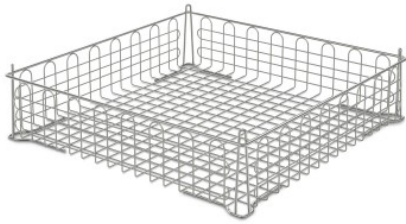

## Crockery basket 500 × 500 mm

P/N: 0113812 | GeKo epol 500/500/075

### Technical data

<b>Weight:</b>	1 kg
<b>Width:</b>	500 mm
<b>Depth:</b>	500 mm
<b>Height:</b>	75 mm

*Similar to illustration, technical modifications reserved. Without decoration.*

Crockery basket for storage and transport of small or difficult-to-stack crockery items in basket dispenser or basket transport trolley.

Basket in hygienic design, made of high-quality, electro-polished stainless steel round material in loop design.  $\emptyset$  0.20" (5.0 mm) basket frame,  $\emptyset$  0.1" (2.5 mm) basket base and walls. The mesh size is 1.1" (27 mm) within each loop and 1.2" (30 mm) from loop to loop. 5.2" (92 mm) high,  $\emptyset$  0.16" (4.0 mm) centring corners integrated into the frame, for impeccable and precise stacking.