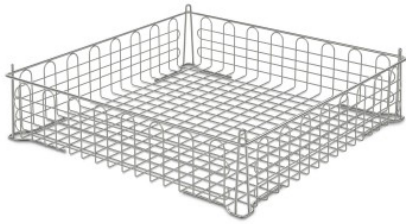

## Crockery basket 500 × 500 mm

P/N: 0113812 | GeKo epol 500/500/075

### Technical data

**Weight:** 1.393 kg

**Width:** 500 mm

**Depth:** 500 mm

**Height:** 75 mm

*Similar to illustration, technical modifications reserved. Without decoration.*

Crockery basket for storage and transport of small or difficult-to-stack crockery items in basket dispenser or basket transport trolley.

Basket in hygienic design, made of high-quality, electro-polished stainless steel round material in loop design.  $\emptyset$  0.20" (5.0 mm) basket frame,  $\emptyset$  0.1" (2.5 mm) basket base and walls. The mesh size is 1.1" (27 mm) within each loop and 1.2" (30 mm) from loop to loop. 5.2" (92 mm) high,  $\emptyset$  0.16" (4.0 mm) centring corners integrated into the frame, for impeccable and precise stacking.